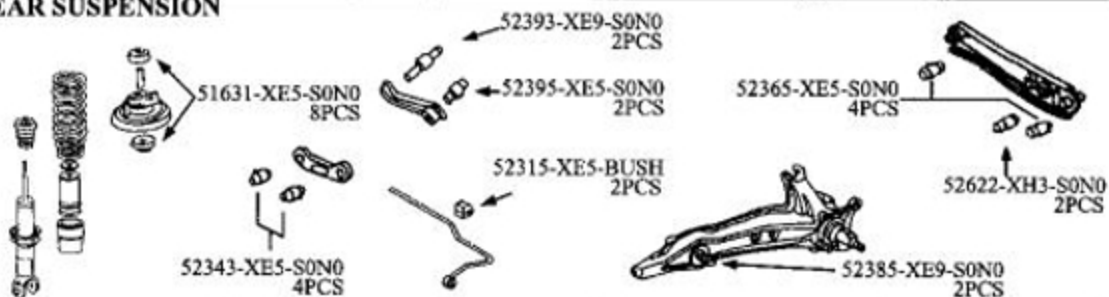

INTEGRA 94-00

ENGINE MOUNT

50800-XH4-S1N0
5PCS

FRONT SUSPENSION

51631-XE5-S0N0
8PCS

51455-XG5-S0N0
4PCS

51391-XG5-S0N0
2PCS

51306-XH4-BUSH
2PCS

51392-XG5-S0N0
2PCS

51810-XE5-S0N0
2PCS

REAR SUSPENSION

52393-XE9-S0N0
2PCS

52395-XE5-S0N0
2PCS

52365-XE5-S0N0
4PCS

52315-XE5-BUSH
2PCS

52622-XH3-S0N0
2PCS