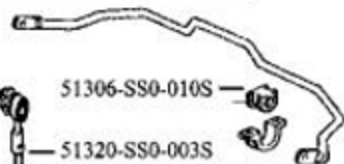

SPORT CARS HARD RACE RUBBER

PRELUDE 92-96

50814-SS0-000S
PRELUDE 92-96 2.2
ENGINE MOUNT

50820-SS0-J01S
PRELUDE 92-96
ENGINE MOUNT

50806-SS0-000S MT

50806-SS0-982S AT

50810-SS0-000S
PRELUDE 92-96
ENGINE MOUNT

FRONT SUSPENSION

51306-SS0-010S

51320-SS0-003S

51314-SM4-020S

REAR SUSPENSION

52315-SS0-010S

52316-SP0-000S

52320-SS0-003S